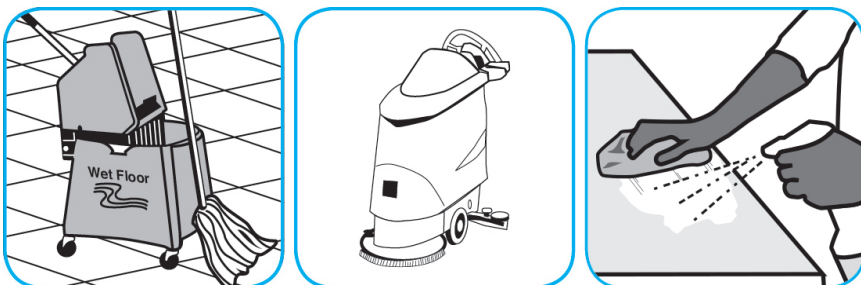

Dilute with cold water. For daily cleaning, use a spray bottle, mop and bucket or fill auto scrubber and use red pads. For Deep Scrubbing, fill auto scrubber and use green or blue pads. Pick up soil and excess cleaner with a tightly wrung out cleaning mop or cloth.

Use PERdiem™/MC General Purpose Cleaner with Hydrogen Peroxide to clean hard surfaces as well as carpet.