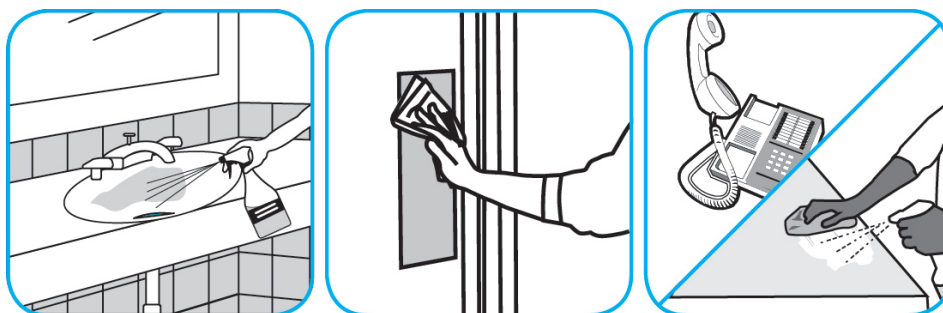

J-Fill® Application Procedures

Use Alpha-HP® Multi-Surface Disinfectant Cleaner to clean, disinfect and deodorize in one easy step.

Apply use-solution to hard, nonporous surfaces. Thoroughly wet surface with a cloth, mop, sponge, sprayer or by immersion. Allow to remain wet. Wipe dry or allow to air dry. See product label for complete directions.

Use Virex® II 256 One-Step Disinfectant Cleaner and Deodorant to clean restroom toilets, sinks, floors and walls.

Apply use-solution to hard, nonporous surfaces. Thoroughly wet surface with a cloth, mop, sponge, sprayer or by immersion. Allow to remain wet for 10 minutes. Wipe dry or allow to air dry.