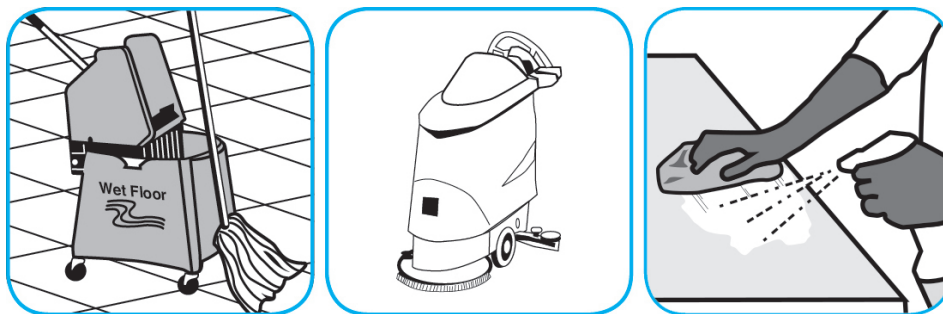

J-Fill® Application Procedures

Use Alpha-HP® Multi-Surface Disinfectant Cleaner to clean, disinfect and deodorize in one easy step.

Apply use-solution to hard, nonporous surfaces. Thoroughly wet surface with a cloth, mop, sponge, sprayer or by immersion. Allow to remain wet. Wipe dry or allow to air dry. See product label for complete directions.

Use Prominence™/MC Heavy Duty Cleaner to remove soil from floors without dulling the appearance of the floor finish.

Dilute with cold water. For daily cleaning, use a spray bottle, mop and bucket or fill auto scrubber and use red pads. For Deep Scrubbing, fill auto scrubber and use green or blue pads. Pick up soil and excess cleaner with a tightly wrung out cleaning mop or cloth.

Use Virex® II 256 One-Step Disinfectant Cleaner and Deodorant to clean restroom toilets, sinks, floors and walls.

Apply use-solution to hard, nonporous surfaces. Thoroughly wet surface with a cloth, mop, sponge, sprayer or by immersion. Allow to remain wet for 10 minutes. Wipe dry or allow to air dry.