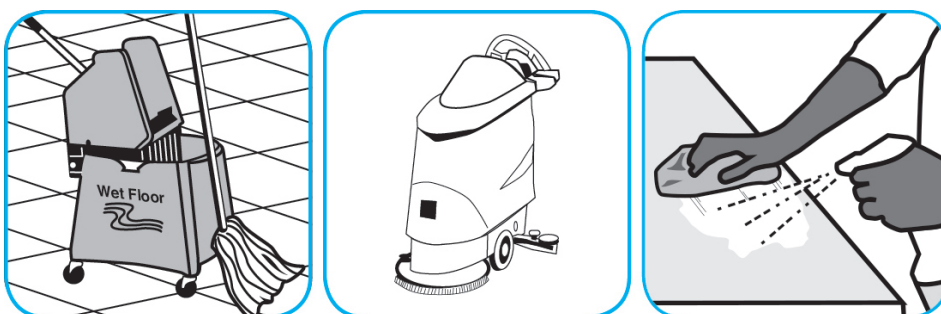

RTD[®] Application Procedures

Use Alpha-HP[®] Multi-Surface Disinfectant Cleaner to clean, disinfect and deodorize in one easy step.

Apply use-solution to hard, nonporous surfaces. Thoroughly wet surface with a cloth, mop, sponge, sprayer or by immersion. Allow to remain wet. Wipe dry or allow to air dry. See product label for complete directions.

Use Prominence[™]/MC Heavy Duty Cleaner to remove soil from floors without dulling the appearance of the floor finish.

Dilute with cold water. For daily cleaning, use a spray bottle, mop and bucket or fill auto scrubber and use red pads. For Deep Scrubbing, fill auto scrubber and use green or blue pads. Pick up soil and excess cleaner with a tightly wrung out cleaning mop or cloth.