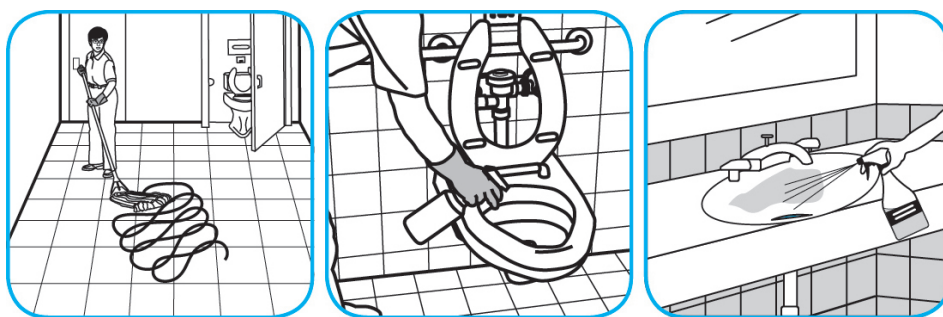

RTD® Application Procedures

Use Glance® NA Glass and Multi-Purpose Cleaner to clean mirror, chrome and glass surfaces.

Spray onto surface. Wipe with a clean cloth or towel.

Use Alpha-HP® Multi-Surface Disinfectant Cleaner to clean, disinfect and deodorize in one easy step.

Apply use-solution to hard, nonporous surfaces. Thoroughly wet surface with a cloth, mop, sponge, sprayer or by immersion. Allow to remain wet. Wipe dry or allow to air dry. See product label for complete directions.

Use Stride® Citrus SC Neutral Cleaner to clean floors and other hard surfaces.

Fill mop bucket, spray bottle or automatic scrubbing machine from dispenser. Apply to surfaces to be cleaned. For autoscrubber use, trail mop behind machine to pick up any excess solution. Allow to dry.