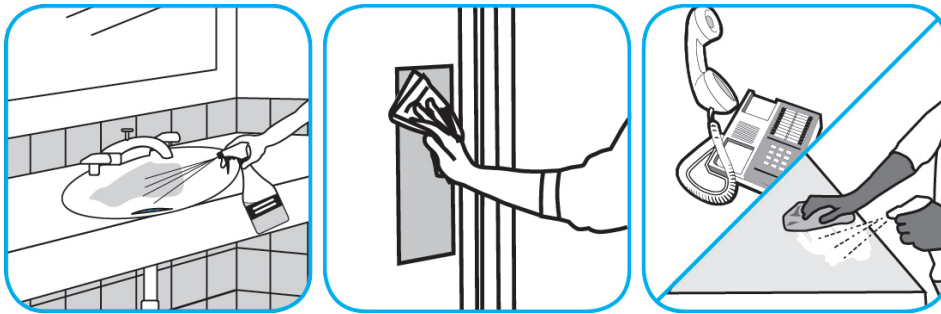

J-Fill®

Procedimientos de aplicación

Use Virex® II 256 One-Step Disinfectant Cleaner and Deodorant to clean restroom toilets, sinks, floors and walls.

Apply use-solution to hard, nonporous surfaces. Thoroughly wet surface with a cloth, mop, sponge, sprayer or by immersion. Allow to remain wet for 10 minutes. Wipe dry or allow to air dry.

Use Stride® Citrus HC Neutral Cleaner to clean floors and other hard surfaces.

Fill mop bucket, spray bottle or automatic scrubbing machine from dispenser. Apply to surfaces to be cleaned. For auto scrubber use, trail mop behind machine to pick up any excess solution. Allow to dry.