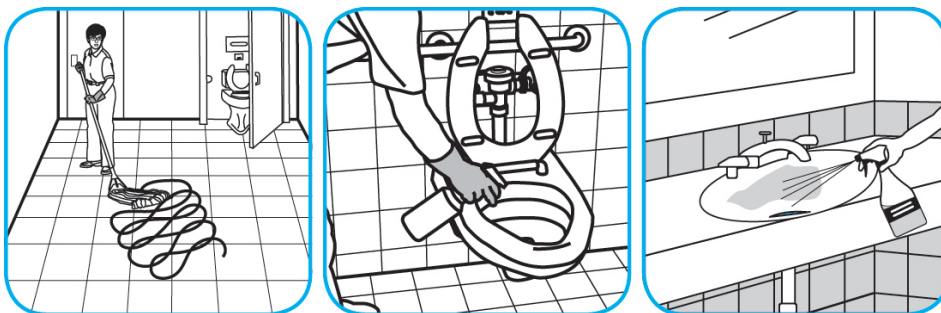

Apply use-solution to hard, nonporous surfaces. Thoroughly wet surface with a cloth, mop, sponge, sprayer or by immersion. Allow to remain wet for 10 minutes. Wipe dry or allow to air dry.

Preguntas: 1-800-558-2332

Siempre use el equipo de protección personal.