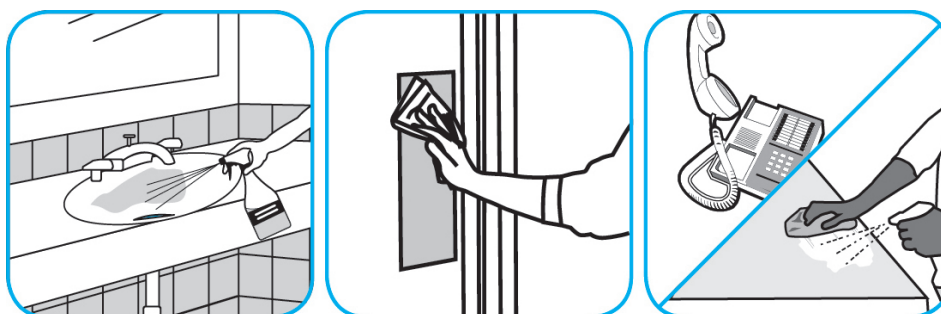

J-Fill® Application Procedures

Use **Stride® Fragrance Free SC Neutral Cleaner** to clean floors and other hard surfaces.

Fill mop bucket, spray bottle or automatic scrubbing machine from dispenser. Apply to surfaces to be cleaned. For auto scrubber use, trail mop behind machine to pick up any excess solution. Allow to dry.

Use **Oxivir® Three 64 Multi-surface Disinfectant Cleaner and Deoderizer** to clean and disinfect hard, non-porous surfaces.

Apply use solution. Let stand for 3 minutes. Wipe or allow to air dry.

Use **Glance® NA Glass and Multi-Purpose Cleaner** to clean mirror, chrome and glass surfaces.