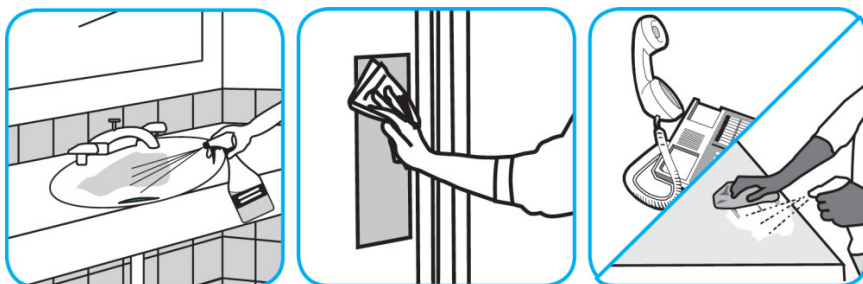

## Application Procedures

**Use Glance® NA Glass and Multi-Purpose Cleaner to clean mirror, chrome and glass surfaces.**

Spray onto surface. Wipe with a clean cloth or towel.

**Use Oxivir® Plus Disinfectant Cleaner Concentrate to clean and disinfect hard, non-porous surfaces.**

Apply use solution. Let stand for 5 minutes. Wipe or allow to air dry.

**Questions: 1-800-558-2332**

Always wear personal protective equipment.