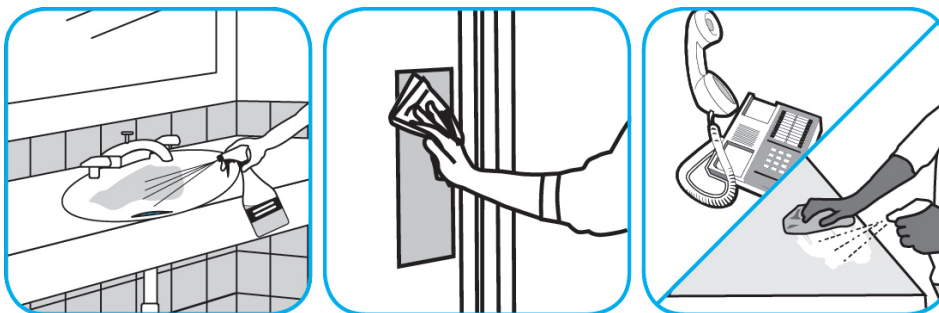

Application Procedures

Use Virex[®] Plus One-Step Disinfectant Cleaner and Deodorant to clean restroom toilets, sinks, floors and walls.

Apply use-solution to hard, nonporous surfaces. Thoroughly wet surface with a cloth, mop, sponge, sprayer or by immersion. Allow to remain wet for 3 minutes. Wipe dry or allow to air dry.

Use Crew[®] NA SC Non-Acid Bowl and Bathroom Disinfectant Cleaner to clean restroom toilets, sinks, floors and walls.

Apply use-solution to hard, nonporous surfaces. Thoroughly wet surface with a cloth, mop, sponge, sprayer or by immersion. Allow to remain wet for 10 minutes. Wipe dry or allow to air dry.

Use Stride[®] Citrus HC Neutral Cleaner to clean floors and other hard surfaces.

Fill mop bucket, spray bottle or automatic scrubbing machine from dispenser. Apply to surfaces to be cleaned. For auto scrubber use, trail mop behind machine to pick up any excess solution. Allow to dry.