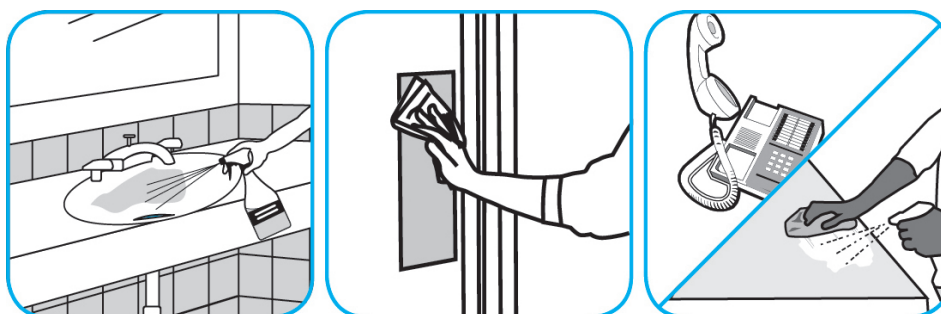

J-Fill® Application Procedures

Use **Stride® Citrus HC Neutral Cleaner** to clean floors and other hard surfaces.

Fill mop bucket, spray bottle or automatic scrubbing machine from dispenser. Apply to surfaces to be cleaned. For auto scrubber use, trail mop behind machine to pick up any excess solution. Allow to dry.

Use **Oxivir® Three 64 Multi-surface Disinfectant Cleaner and Deoderizer** to clean and disinfect hard, non-porous surfaces.

Apply use solution. Let stand for 3 minutes. Wipe or allow to air dry.

Use **Glance® NA Glass and Multi-Purpose Cleaner** to clean mirror, chrome and glass surfaces.