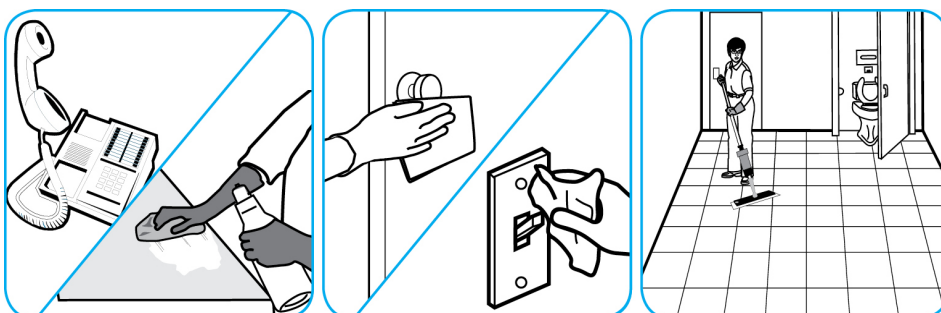

Apply use-solution to hard, nonporous surfaces. Thoroughly wet surface with a cloth, mop, sponge, sprayer or by immersion. Allow to remain wet. Wipe dry or allow to air dry. See product label for complete directions.

Questions: 1-800-558-2332

Always wear personal protective equipment.